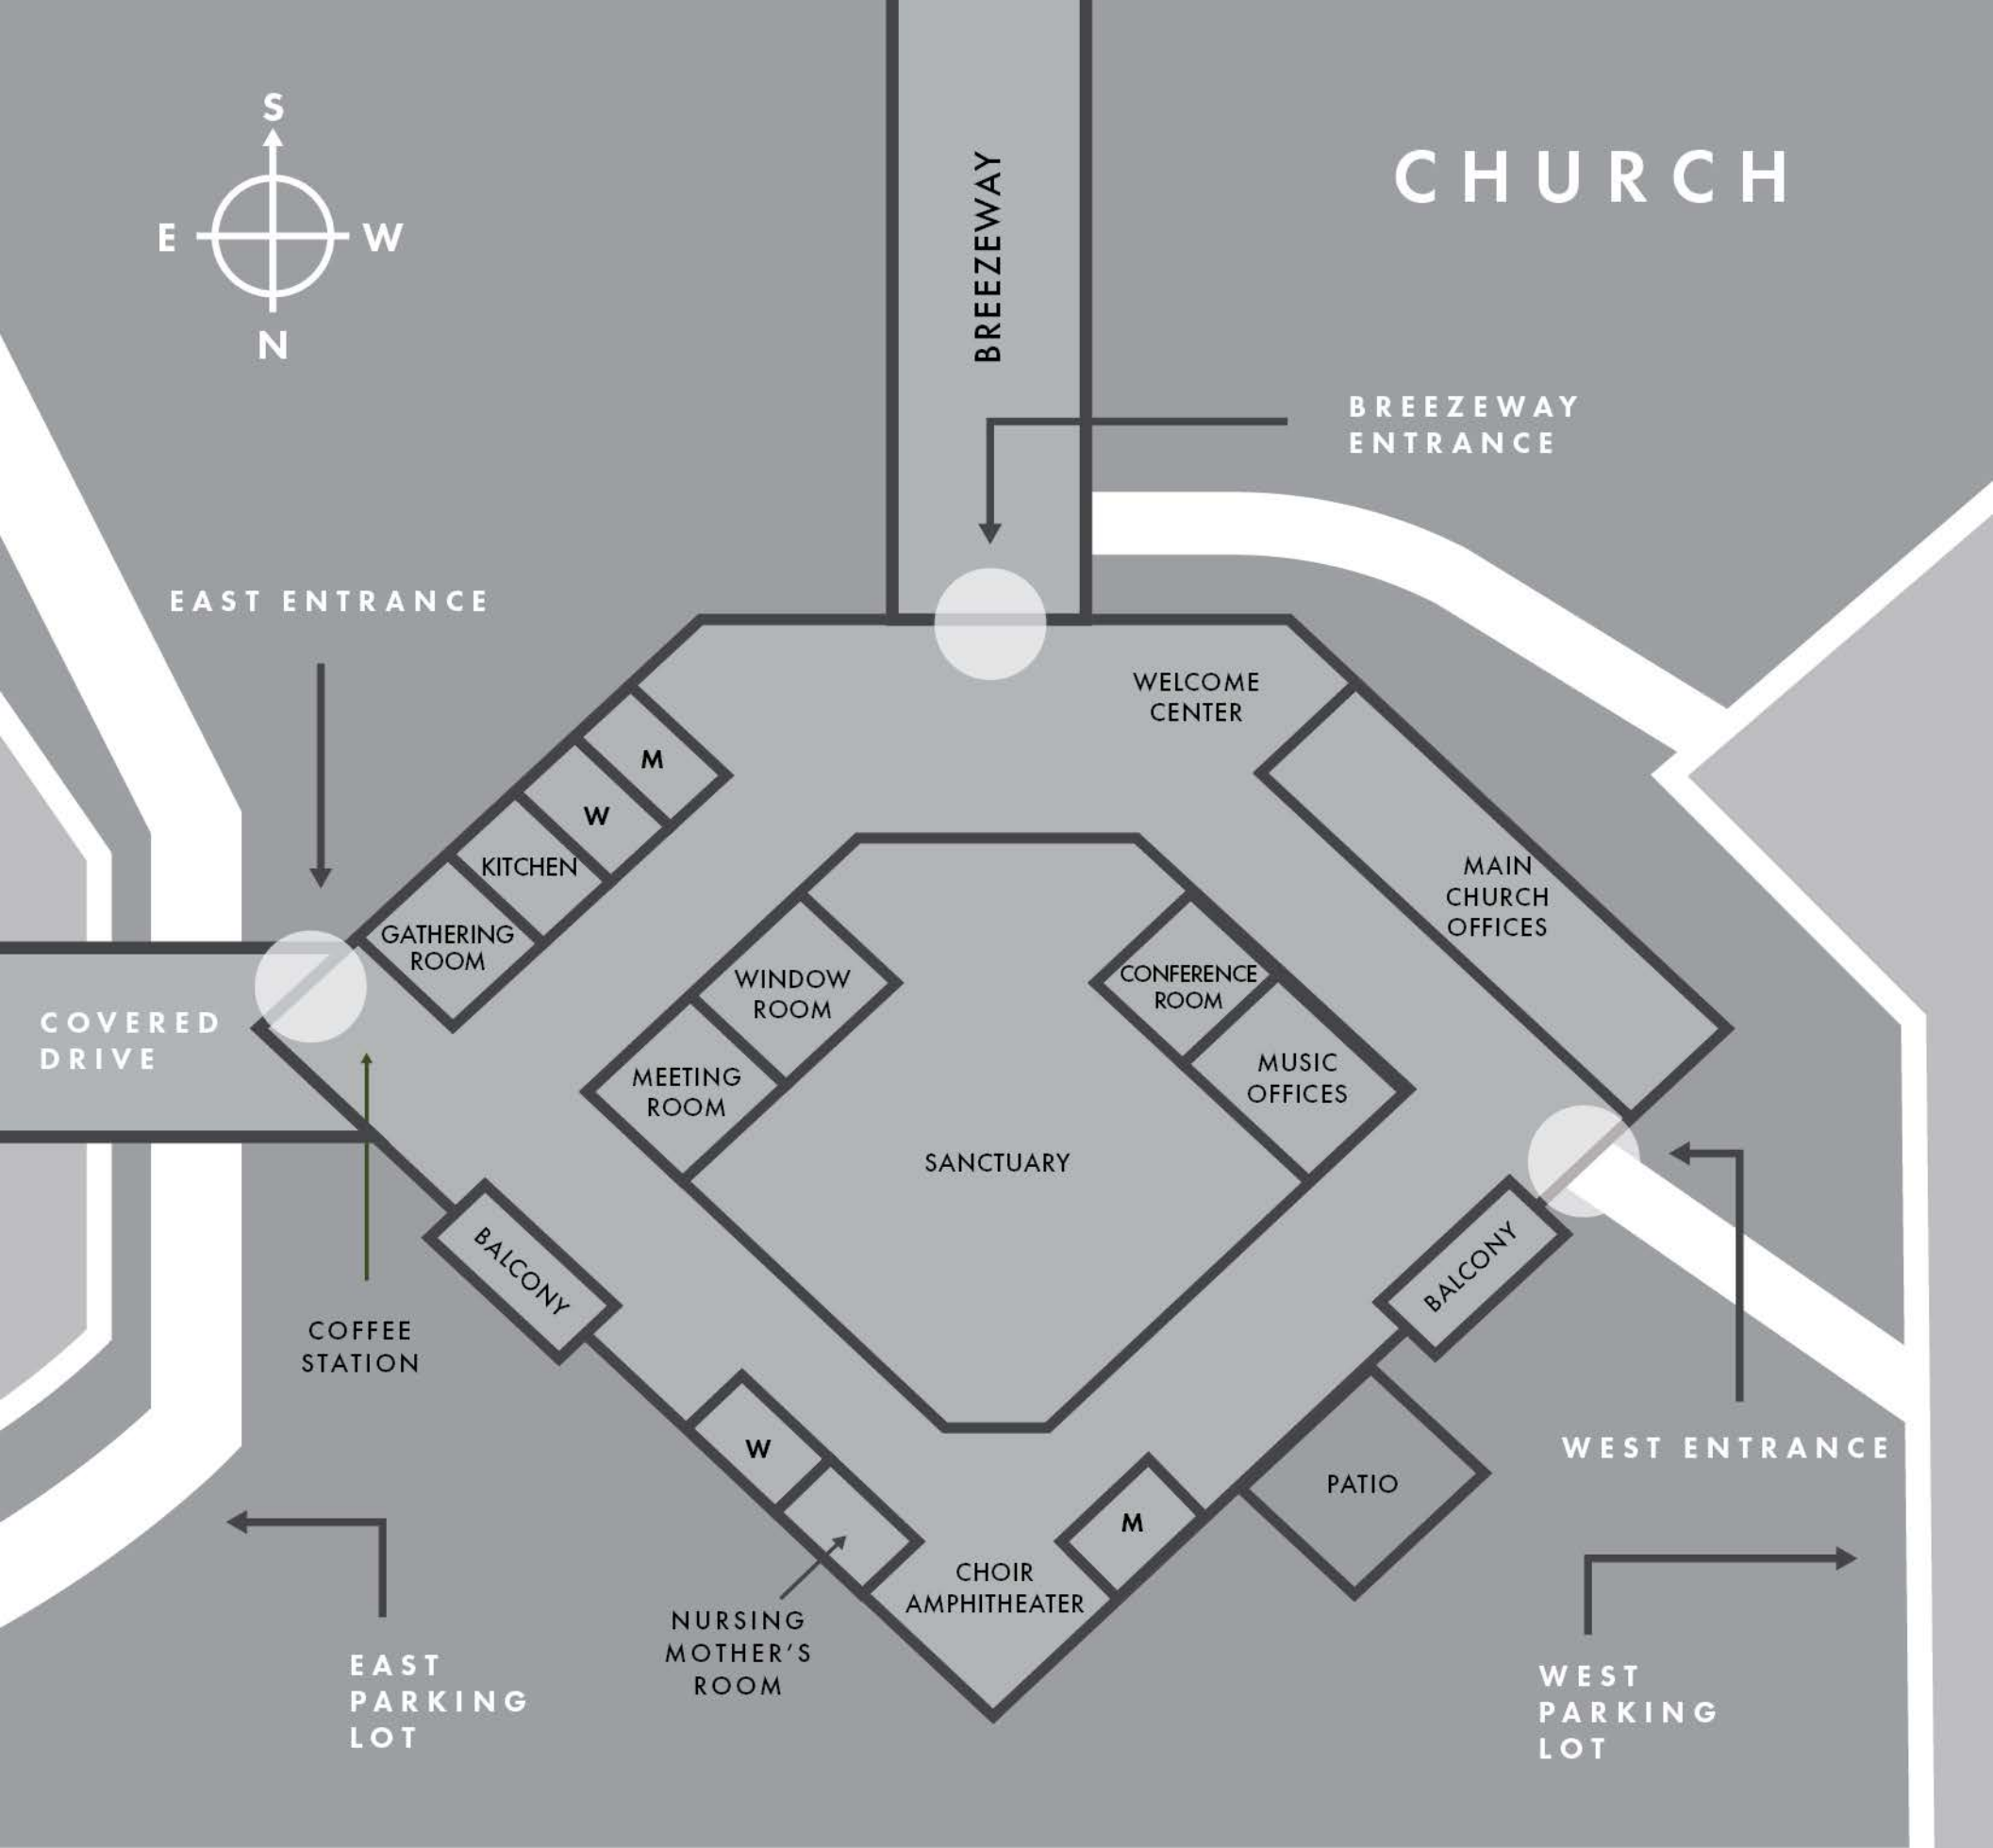

CHURCH

BREEZEWAY

BREEZEWAY
ENTRANCE

EAST ENTRANCE

COVERED
DRIVE

COFFEE
STATION

EAST
PARKING
LOT

GATHERING
ROOM

KITCHEN

MEETING
ROOM

WINDOW
ROOM

SANCTUARY

CONFERENCE
ROOM

MUSIC
OFFICES

WELCOME
CENTER

MAIN
CHURCH
OFFICES

BALCONY

BALCONY

WEST ENTRANCE

WEST
PARKING
LOT

NURSING
MOTHER'S
ROOM

CHOIR
AMPHITHEATER

PATIO

CPA UPPER SCHOOL

CPA MIDDLE SCHOOL

CPA LOWER SCHOOL

HOPE HOUSE

NURSERY

EAST ENTRANCE

WEST ENTRANCE

CHRIST PRESBYTERIAN
CHURCH

OLD HICKORY BLVD.